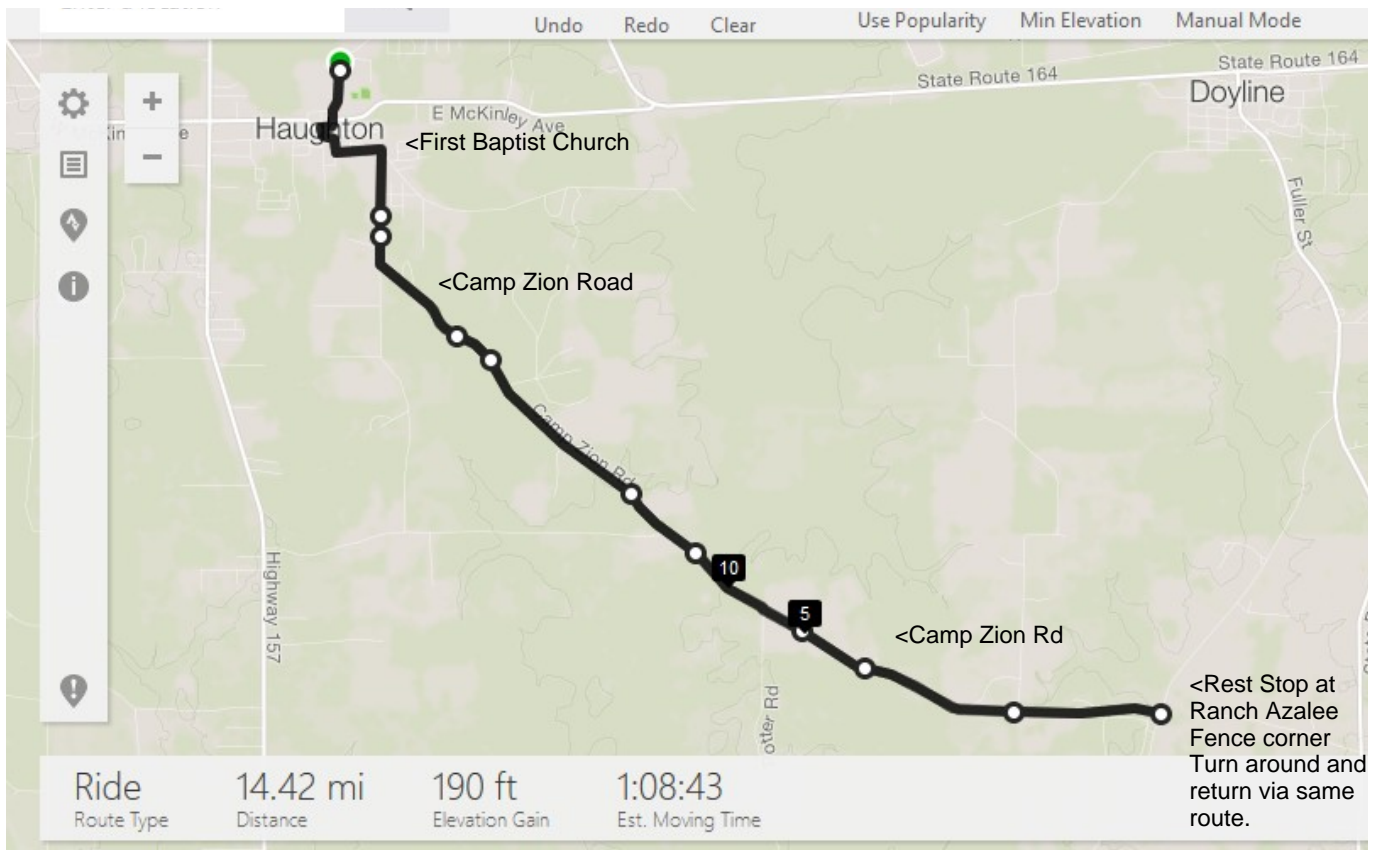

Miracle Tour - 14 Mile Ride Route and Directions

Directions:

Start from Haughton High School

Follow signs and markings on road. This will be an out and back route.

Mile: Turn:

From School, left to cross RR tracks,

0 Right on North Hazel/East Taylor

¼ Left on Myrtle to Cross RR Tracks

½ Left on East Jackson

½ Bear Right on South Hazel

1 Madison to go past 1st Baptist Church

1.1/2 Right onto Camp Zion Road

Bear Left to go South on Camp Zion Rd at Fork

7 Rest Stop at White Pipe Fence (Ranch Azalee)

Turn around at White Pipe Fence Ranch Azalee and return via same route

See markings on road - bear right at forks in road to return to High School.

EMERGENCY CONTACT

In case of medical emergency or emergency incident, please call 911.

Ride Coordinator, please call: Margo Clendenin, 318-588-0781

SAG and Rest Stop help, please call: Marcus Seets, 318-347-1033