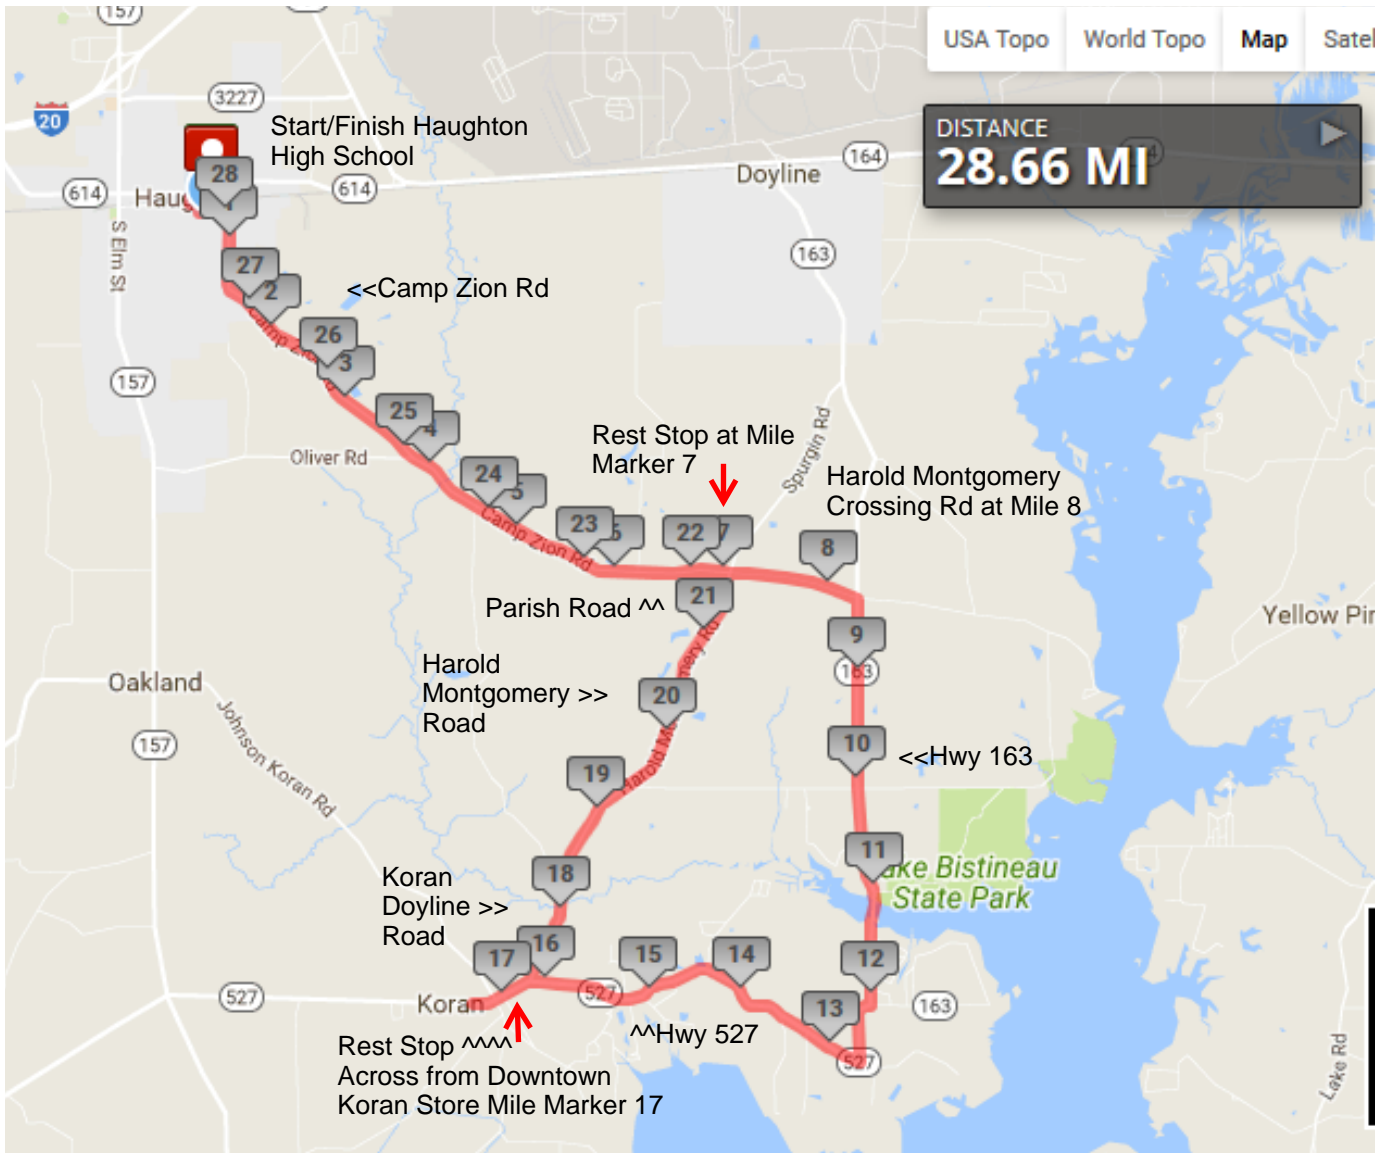

28 mile Route - Miracle Tour by CHRISTUS Shreveport-Bossier Children's Miracle Network

CUE SHEET ON REVERSE

CLIMB DETAILS

[Learn About Climb Ratings](#) [Download Data](#)

EMERGENCY CONTACT

In case of medical emergency or emergency incident, please call 911

Ride Coordinator, please call: Margo Clendenin, 318-588-0781

If you need SAG or Rest Stop help, please call: Marcus Seets, 318-347-1033

28 mile Route - Miracle Tour by CHRISTUS Shreveport-Bossier Children's Miracle Network

Start: Haughton High School

Mile: Turn:

From School, left to cross RR tracks,

- 0 Depart Haughton High School
- 0 Right on North Hazel/East Taylor
- ¼ Left on Myrtle to Cross RR Tracks
- ½ Left on East Jackson
- ½ Bear Right on South Hazel
Left East Madison to go past 1st Baptist Church
- 1 Church
- 1.1/2 Right onto Camp Zion Road
Bear Left to go South on Camp Zion Rd at Fork
- 2 Straight onto Harold Montgomery Rd at
- 7 White Pipe Fence Ranch Azalee REST Stop
- 8.5 Right Hwy 163
- 12.5 Right Hwy 527
- 17 Koran Rest Stop across from Koran Store
- 17 From Rest Stop go right to Return
- 17.5 Left Koran-Doyline Rd
Left Parish Rd-Camp Zion at White Pipe Fence Ranch Azalee
- 21.5 Left on Madison Ave to go past 1st Baptist Church
- 27 Baptist Church
- 27.1 Right on S Hazel at 1st Baptist Church
- 27.2 Left on East Jackson
- 27.4 Right on Myrtle to cross RR tracks
- 27.5 Right on East Taylor
Left on North Hazel to Haughton High School
- 27.7 School
- 28 Arrive at Haughton High School