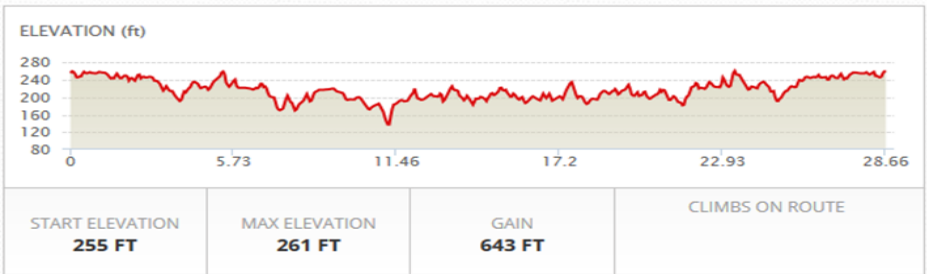

28 mile Route - Miracle Tour by CHRISTUS Shreveport-Bossier Children's Miracle Network

CUE SHEET ON REVERSE

CLIMB DETAILS

[Learn About Climb Ratings](#) [Download Data](#)

EMERGENCY CONTACT

In case of medical emergency or emergency incident, please call 911

Ride Coordinator, please call: Margo Clendenin, 318-588-0781

If you need SAG or Rest Stop help, please call: Marcus Seets, 318-347-1033

28 mile Route - Miracle Tour by CHRISTUS Shreveport-Bossier Children's Miracle Network

Start: Haughton High School

Mile: Turn:

From School, left to cross RR tracks,

- 0 Depart Haughton High School
- 0 Right on North Hazel/East Taylor
- ¼ Left on Myrtle to Cross RR Tracks
- ½ Left on East Jackson
- ½ Bear Right on South Hazel
Left East Madison to go past 1st Baptist Church
- 1 Church
- 1.1/2 Right onto Camp Zion Road
Bear Left to go South on Camp Zion Rd at Fork
- 2 Straight onto Harold Montgomery Rd at
- 7 White Pipe Fence Ranch Azalee REST Stop
- 8.5 Right Hwy 163
- 12.5 Right Hwy 527
- 17 Koran Rest Stop across from Koran Store
- 17 From Rest Stop go right to Return
- 17.5 Left Koran-Doyline Rd
Left Parish Rd-Camp Zion at White Pipe Fence Ranch Azalee
- 21.5 Left on Madison Ave to go past 1st Baptist Church
- 27 Baptist Church
- 27.1 Right on S Hazel at 1st Baptist Church
- 27.2 Left on East Jackson
- 27.4 Right on Myrtle to cross RR tracks
- 27.5 Right on East Taylor
Left on North Hazel to Haughton High School
- 27.7 School
- 28 Arrive at Haughton High School